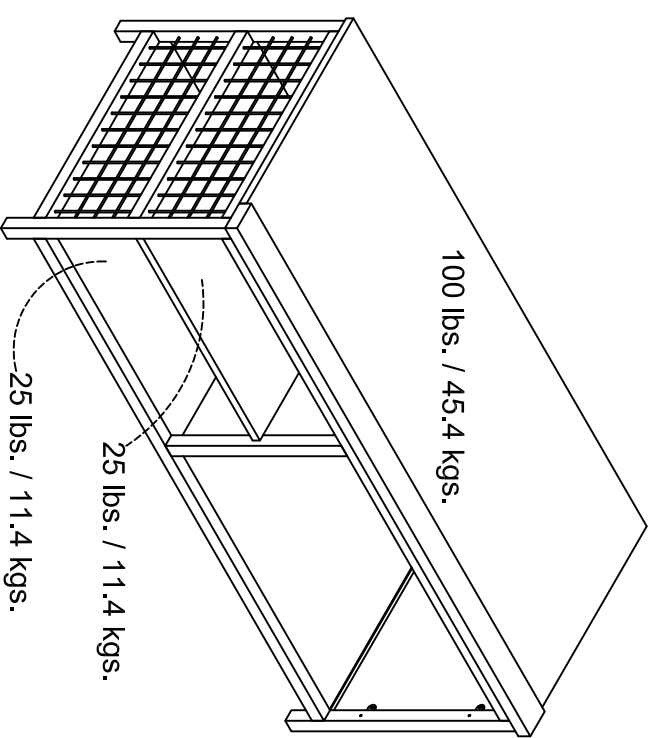

Brookspoint Fireplace TV stand 1847885COM

Wood Breakdown:
PB & MDF 60%, Steel&other 40%.
Total storage: 8 cubic feet

Overall Product Size:
47.64" W x 19.69" D x 19.49" H
121cm W x 50cm D x 49.5cm H

Maximum Weight Capacities
Unit Weight: 69.3lbs. (31.5 kg)