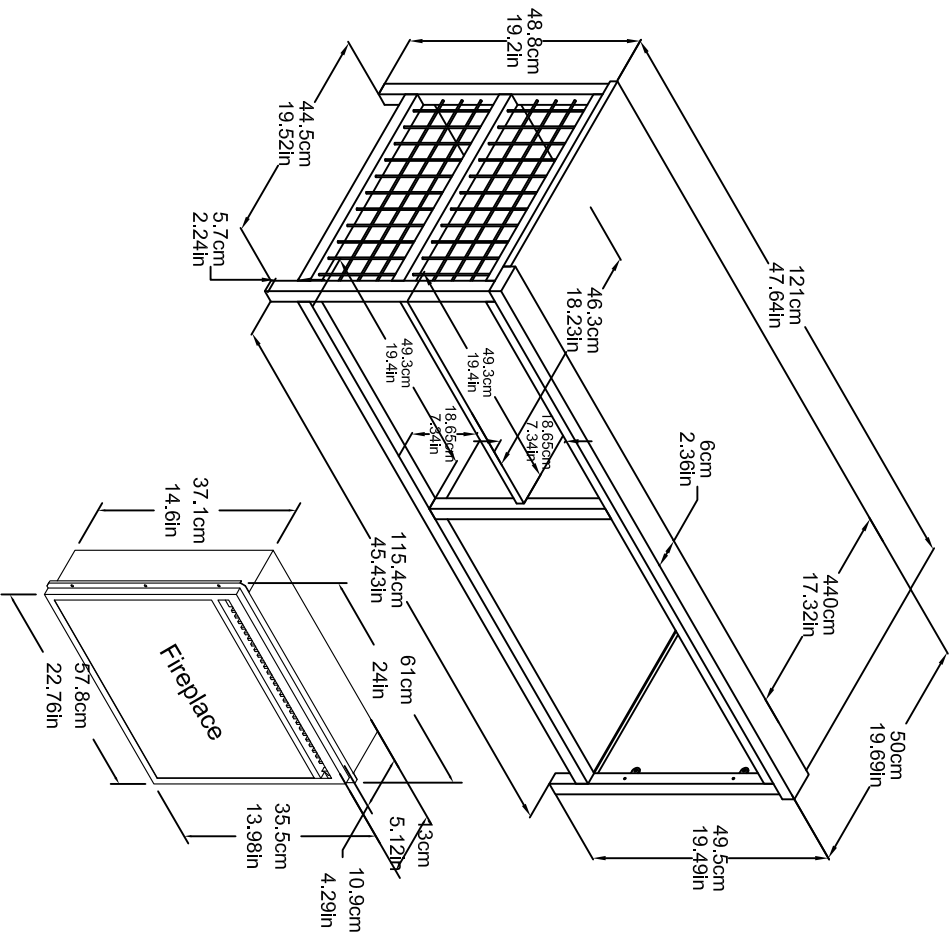

Brookspoint Fireplace TV stand 1847885COM

Wood Breakdown:
PB & MDF 60%, Steel&other 40%.
Total storage: 8 cubic feet

Overall Product Size:
47.64" W x 19.69" D x 19.49" H
121cm W x 50cm D x 49.5cm H

Maximum Weight Capacities
Unit Weight: 69.3lbs. (31.5 kg)